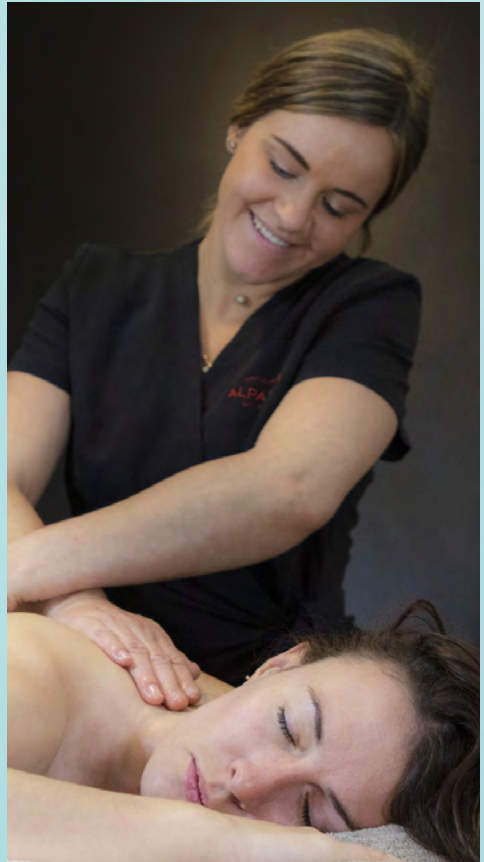

10% DISCOUNT FOR MORNING TREATMENTS

WORLD'S RITUALS

The combination of a massage and a wrap for a high nutrition care.

60 mn ..... 80 € 90 mn ..... 125 €

- **COLD CREAM RITUAL - 60 mn**

Nourishing and lipid-replenishing treatment dedicated to dry and very dry skin.

- **MERVELLE ARCTIC RITUAL - 90 mn**

A salt flake scrub followed by a Merveille Arctique massage to relax the body and release tension.

- **INDIAN SEAS RITUAL - 90 mn**

A scrub and massage inspired by Ayurveda and based on the science of Marmas to find harmony between body and mind.

- **PACIFIC ISLANDS RITUAL - 90 mn**

A delicious island scrub followed by a MAHANA massage with Bora Bora sand bundles and vanilla monoi oil.